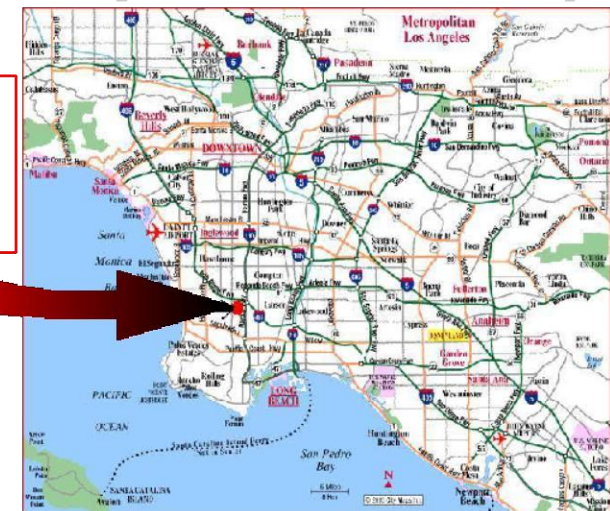

Stay Safe....Play Clean!